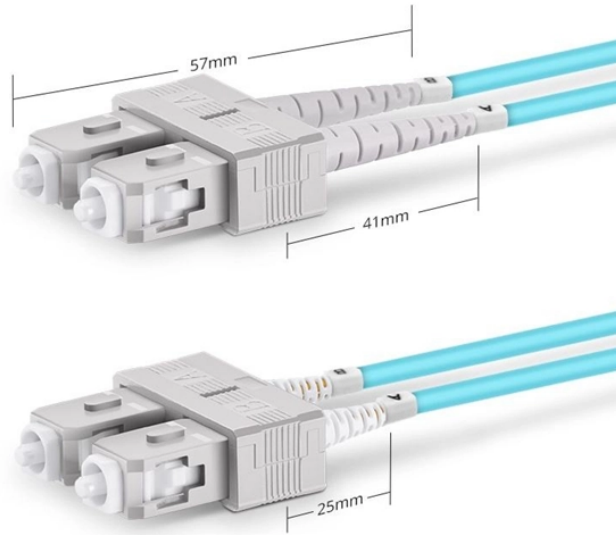

## Eight-port eight-chip terminal box

Duplex SC UPC

## Eight-port eight-chip terminal box

The box supports up to 8 fiber ports, making it ideal for small to medium-scale distribution points in access networks. It balances capacity with a compact outdoor-friendly design.

8 Port FTTH Terminal Box - Metal with SC/APC Pigtails and SC/APC Adapters This Indoor Wall Mounted Single Door Optical Fiber Information Panel from ShowMeCables is ideal for end ...

Telhua's 8-Port Fiber Access Terminal Box delivers the reliable, high-density termination solution demanded by modern B2B networks. Engineered for rapid deployment and long-term performance, ...

Crafted with sturdy metal, this wall-mountable box guarantees durability and reliability for your network connections. Featuring 2 inlet, 8 outlet, it facilitates seamless connectivity, ensuring smooth data ...