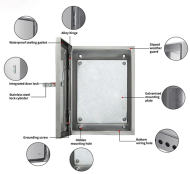

## Eight-port eight-chip terminal box

Duplex SC UPC

## Eight-port eight-chip terminal box

The box supports up to 8 fiber ports, making it ideal for small to medium-scale distribution points in access networks. It balances capacity with a compact outdoor-friendly design.

8 Port FTTH Terminal Box - Metal with SC/APC Pigtails and SC/APC Adapters This Indoor Wall Mounted Single Door Optical Fiber Information Panel from ShowMeCables is ideal for end ...

Telhua's 8-Port Fiber Access Terminal Box delivers the reliable, high-density termination solution demanded by modern B2B networks. Engineered for rapid deployment and long-term performance, ...

Crafted with sturdy metal, this wall-mountable box guarantees durability and reliability for your network connections. Featuring 2 inlet, 8 outlet, it facilitates seamless connectivity, ensuring smooth data ...