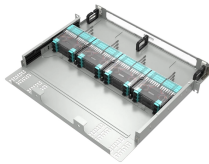

## Eight-port eight-chip terminal box

Duplex SC UPC

## Eight-port eight-chip terminal box

The box supports up to 8 fiber ports, making it ideal for small to medium-scale distribution points in access networks. It balances capacity with a compact outdoor-friendly design.

8 Port FTTH Terminal Box - Metal with SC/APC Pigtails and SC/APC Adapters This Indoor Wall Mounted Single Door Optical Fiber Information Panel from ShowMeCables is ideal for end ...

Telhua's 8-Port Fiber Access Terminal Box delivers the reliable, high-density termination solution demanded by modern B2B networks. Engineered for rapid deployment and long-term performance, ...

Crafted with sturdy metal, this wall-mountable box guarantees durability and reliability for your network connections. Featuring 2 inlet, 8 outlet, it facilitates seamless connectivity, ensuring smooth data ...