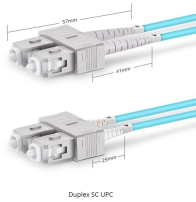

Egypt ONU Optical Network Unit 100G

Overview

The Match LB-Link XPON ONU M-X1002 is a cutting-edge optical network unit designed for PTMP fiber networks, delivering up to 1.6Gbps bandwidth with dual gigabit Ethernet ports. 8*XG (S)-PON/GPON Combo port, 8*GE/10GE SFP+, 2*100GE QSFP28, support AC/DC power optional GP5810-08 OLT is a highly integrated, large-capacity XG (S)-PON OLT for operators, ISPs, enterprises, and campus applications. The product follows the ITU-T G. It covers all optical component losses and the transmit/receive capabilities between the OLT (Optical Line Terminal) and. DYNAMIC BANDWIDTH ALLOCATION - Smartly shares up to 1. SEAMLESS GIGABIT CONNECTIVITY - Dual RJ45 ports ensure smooth integration with your existing network infrastructure. Continuing to browse this site indicates your agreement to use these cookies. Learn More xPON ONU communicates with your Internet service provider (ISP) on a fiber-optic. As the future solution of FTTx, ONU 1001i provides powerful voice, high-speed data, and video services through single fiber GEAPON. ONUs support a wide range of.

Egypt ONU Optical Network Unit 100G

The GigaPoint® GP4201XH optical network terminal is an outdoor, XGS-PON service delivery terminal providing one 10 Gigabit Ethernet (GE) interface and three Gigabit Ethernet interfaces delivering ...

The Match LB-Link XPON ONU M-X1002 is a cutting-edge optical network unit designed for PTMP fiber networks, delivering up to 1.6Gbps bandwidth with dual gigabit Ethernet ports.

Onu refers to the optical network equipment connected to the branched fiber of the ODN. ONUs are divided into active optical network units and passive optical network units.