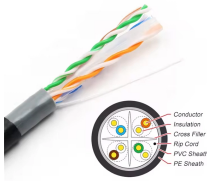

## Drawer-type fiber optic patch panel

## Drawer-type fiber optic patch panel

CommScope's FPX series fiber panels are available to be shipped with factory installed adapter packs and/or preterminated pigtail assemblies which simplifies the ordering process and reduces ...

A fiber optic patch panel serves as a centralized, passive hardware enclosure that organizes, terminates, and protects fiber optic cables. It provides a static interface between structural ...

A complete line of fiber optic patch panels. 12 fiber 24 core, 48, 72 & 144 fiber configurations. Standard 1U, 2U, 3U and 4U and optical distribution frames.

This 1U sliding type rack mount terminal box is a high quality fiber optic patch panel. With 48 core and 24 port design, it offers efficient optical signal transmission.

A Drawer Type Fiber Optic Patch Panel is a type of fiber optic patch panel that is designed in a drawer-like configuration. The panel can be mounted in a rack, and the drawer can be slid out for easy ...