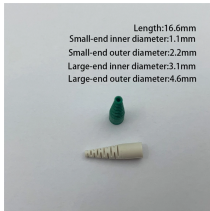

The Chatsworth 11729-503 Double-Sided Vertical Cable Tray System is an elegant and efficient solution for managing and routing cables in various industrial and commercial applications.