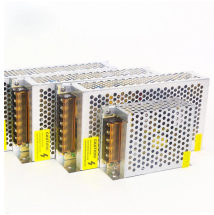

US Door & More Inc. offers residential exterior, entry, and interior doors. Shop pre-hung, bifold, fiberglass, and wood house doors online in modern styles.

Discover CRXCONEC's extensive range of structured cabling products, including Cat.8 to Cat.5E cables, keystone jacks, and patch cords. Specializing in both copper and fiber solutions, our products ...