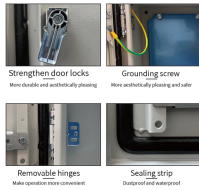

# Dock Lighting Distribution Box Installation Diagram

## Dock Lighting Distribution Box Installation Diagram

Learn how to properly wire a dock with a helpful dock wiring diagram. Ensure your dock is safe and functional with this step-by-step guide.

Manuals and Brochures Dock Lighting LED Versa Light® 450 Series Product Brochure LED VL450 Parts Diagram and Install Manual VL420X Bulb Installation Sheet VL420X Parts Diagram and Install ...