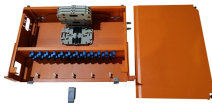

Introduction
Understanding The Components of A Distribution Box
Selecting The Right Distribution Box
Site Preparation and Location Requirements
Electrical Connections and Wiring
Compliance with Standards and Regulations
Conclusion
What Is a Distribution Box?
A distribution box, also known as a power distribution unit, is a critical component in any electrical system. It is the control center for electricity in your home or business. It takes the electrical power coming into the building and distributes it to different circuits. Each circuit then powers various device...
Why Proper Installation Matters
Installing a distribution box correctly is about more than just making sure the lights turn on. It's about safety, efficiency, and reliability. A poorly installed distribution box can lead to a host of problems. These include electrical fires, short circuits, and even complete power failures. Proper installation ensures tha...
See more on eabel
Published: Feb 7, 2025
ABB Group