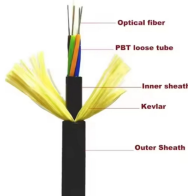

The distribution of something is how much of it there is in each place or at each time, or how much of it each person has.

3-phase motor control box with forward/reverse switch, limiter, fan, and remote start. Durable distribution box for efficient motor operation and direction control.