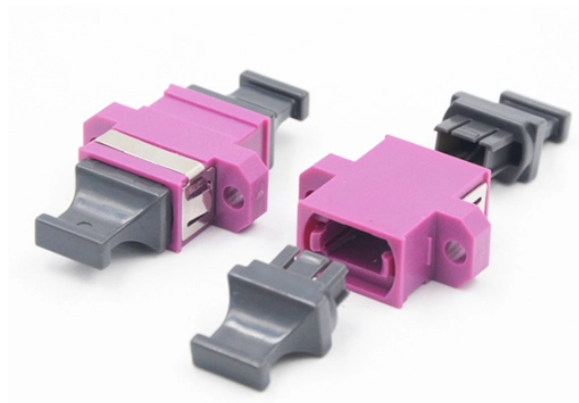

Distribution box cover plate 500400

Distribution box cover plate 500400

Order Today MEAN WELL Steel Distribution Box 500x400x200mm IP66 IK10 Gland Plate Cx1. Authorized Distributor - Products in stock ready to ship.

IP65 environmental protection, which allows the distribution box to be installed outside. Completely empty box, except for a mounting plate fixed to the bottom of the cabinet.

Christy non-deliberate traffic enclosures feature concrete covers to provide utility access option for greenbelt applications—protecting against accidental damage from machinery such as commercial ...

Products Electrical & Electronic Wire/Cable/Hose Management Raceway Metal Raceway Boxes, Covers & Plates Metal Raceway, Cover, Distribution Box, HBL500/HBL750 Series, White

Choose from our selection of electrical cover plates, including covers, wall plates, and more. Same and Next Day Delivery.