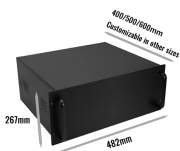

While maintaining a sophisticated look, white boxes are made of sturdy corrugated cardboard that provides superior strength and protection for goods being transported, preventing damage during ...