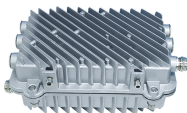

Distribution Box CDB

Distribution Box CDB

onnected and CDB4 Modular Distribution Blocks with 4 sq.mm Output connections and 16 sq.mm Bolt Type Inp. t Connection The CDB range of distribution blocks is an ideal ch. ied distribution system. A ...

CDB4/4 is a hybrid connection distribution block. The input consists of stud & bolt connection for connecting larger wires and the output consists of screw clamp connection.

AMERA DISTRIBUTION BOX (CDB) OVERVIEW In 2022, Lu. id Motors announced its SUV, Gravity. As a way to reuse sensors and provide multiple feature variants of the car, the exclusive ADAS features ...

The CDB range of Distribution Blocks is an ideal choice for a simplified distribution system. for the incoming cable. All the terminals are internally connected multiple connectio Height with DIN 35 x 7.5 ...