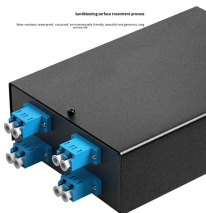

5-Port 2.5Gb Switch with 10Gb SFP+ Port, Less Heat Unmanaged Multigig Ethernet Splitter for NAS, Gaming, PC - Plug & Play, Silent Aluminum Housing, Professional Grade 2.5 Gigabit Network Switch