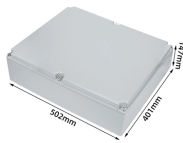

The tray is 3 times as strong as a traditional wire tray and has similar features to a cable ladder. This tray is well-suited for heavy duty cables and large widths.