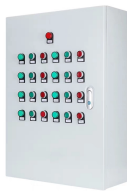

A Power Distribution Unit (PDU) is a specialized electrical device designed to distribute power from a single input source to multiple output receptacles, specifically engineered for data center and IT ...

Housed in a single, self-contained cabinet, it combines distribution, computer-grade grounding, isolation, and power monitoring to provide the protection your vital computer or communications equipment ...