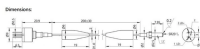

Here is the Ultimate Smart Home Tech Tour for Distribution Board DIY used by KC868 Smart Controller. Step by step, it's very easy to DIY. Perfect for Smart home 2021.