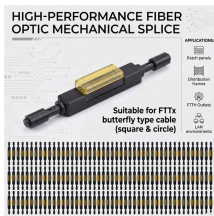

Abstract We demonstrate real-time long-haul transmission with 400G digital subcarrier-multiplexed QSFP-DD coherent pluggable in a live production network, achieving a record post-FEC-error-free ...