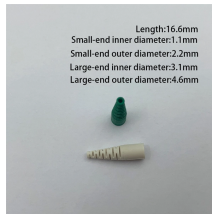

## Czech cable tray installation brands

The standard cable trays of the FEMI 3 (FEMI-CZ) and CC / CF (Steel Line CMS) series are the ideal means for the distribution and protection of cables in civil and industrial plants.