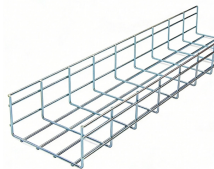

The leading cable support system in CZ The MERKUR 2 system has long been the bestselling wire mesh cable tray system in the Czech Republic and "MERKUR" has gradually ...