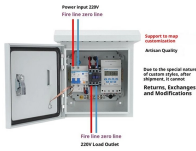

Custom-made portable power distribution box

Product Wiring Diagram

Lex Products offers a full range of portable power distribution boxes and units, specifically engineered for indoor and outdoor use for the entertainment, industrial and military industries.