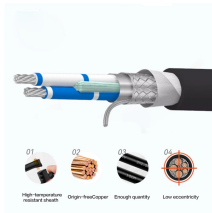

custom (not comparable) Made or done in a way adjusted to fit the needs of a particular person or group (e.g., customer, health care patient, do-it-yourselfer), and thus specialized and, in ...