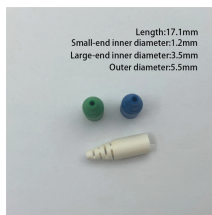

Tpn Db Din Type Abb Inclusive of VAT View Item Bahrain Switchgear & Lighting Industries W.L.L. Tpn Db Din Type - Abb (4Way)