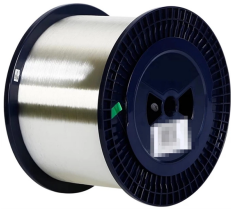

Custom Pluggable Optical Module 10G

Custom Pluggable Optical Module 10G

The SFP-10G-LB loopback module is a 10Gbps Quad Small Form Factor Pluggable SFP+ loopback module for testing SFP+ transceiver ports on host/system boards. By substituting a full-featured ...

The module interfaces to the network through a connector interface on the electrical ports and through an LC termination connector on the optical ports. It is identical in size to SFP modules, ...

Genuine Amphenol 10GBASE-SR SFP+ Optical Transceiver Modules provide a high-density, high-performance interface for 10-Gigabit Ethernet and Fibre Channel applications.

Juniper's portfolio of qualified 10G and 1G optical transceivers are low-cost multipurpose modules available in footprint-optimized form factors for deployment across ACX, EX, MX, PTX, and QFX ...

GLsun SFP-10G-LR Enhanced Small Form Factor Pluggable SFP+ transceivers are designed for use in 10-Gigabit Ethernet links up to 10km over single mode fiber. They are compliant with SFF-8431, SFF ...

Custom 10G SFP+ CWDM 60km Optical Module for fast 10G Ethernet over single-mode fiber.

Perle 10 Gigabit Optical Transceivers are interchangeable, compact media connectors and enable a single network device to connect to a wide variety of fiber types and distances. For use with Perle 10 ...