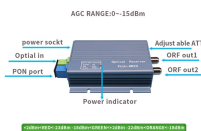

GLsun SFP-10G-LR Enhanced Small Form Factor Pluggable SFP+ transceivers are designed for use in 10-Gigabit Ethernet links up to 10km over single mode fiber. They are compliant with SFF-8431, SFF ...