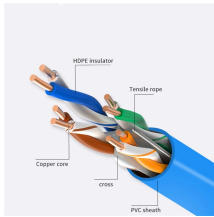

Custom Pluggable Optical Module 10G

Custom Pluggable Optical Module 10G

The SFP-10G-LB loopback module is a 10Gbps Quad Small Form Factor Pluggable SFP+ loopback module for testing SFP+ transceiver ports on host/system boards. By substituting a full-featured ...

The module interfaces to the network through a connector interface on the electrical ports and through an LC termination connector on the optical ports. It is identical in size to SFP modules, ...

Genuine Amphenol 10GBASE-SR SFP+ Optical Transceiver Modules provide a high-density, high-performance interface for 10-Gigabit Ethernet and Fibre Channel applications.

Juniper's portfolio of qualified 10G and 1G optical transceivers are low-cost multipurpose modules available in footprint-optimized form factors for deployment across ACX, EX, MX, PTX, and QFX ...

GLsun SFP-10G-LR Enhanced Small Form Factor Pluggable SFP+ transceivers are designed for use in 10-Gigabit Ethernet links up to 10km over single mode fiber. They are compliant with SFF-8431, SFF ...

Custom 10G SFP+ CWDM 60km Optical Module for fast 10G Ethernet over single-mode fiber.

Perle 10 Gigabit Optical Transceivers are interchangeable, compact media connectors and enable a single network device to connect to a wide variety of fiber types and distances. For use with Perle 10 ...