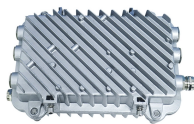

Light Why Is the Sky Blue? explore Glossary for "Sign Here!" words What Is a Laser? explore The Space Place Experiment Center do How Do Telescopes Work? Printed Product ...