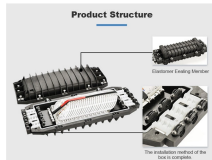

En seguida nos damos cuenta de que el cielo es de color azul. ¿Pero alguna vez te has preguntado por qué? Muchas otras personas inteligentes, también se lo han preguntado... ¡Y les ha tomado mucho ...