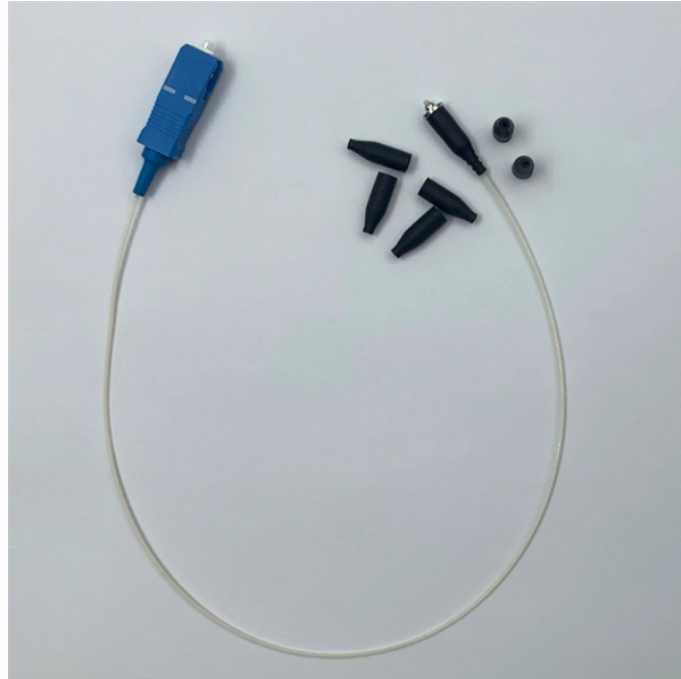

Cost of electrical distribution boxes in Bissau Africa

Overview

Recessed Db Box 20way Pvc A distribution board is a component of an electricity supply system that divides an electrical power feed into subsidia. The 8 Way Unpopulated DB Box is built well with a high quality steel exterior. All online orders will be dispatched from our central warehouse. ✓ Reliable Delivery ✓ Easy Returns ✓ Many Ways to Pay! Control power efficiently with our distribution boards. - Din rail Mount DB - High quality; powder coated iron tray- Supplied with Earth & Neutral Bar- DB Labels included- PVC 2 x 25mm knock outs; to.

COOPHYA Heavy Duty 10-Position Bus Bar Box with Cover, Waterproof Power Distribution Block for Automotive and Marine Electrical Junction, Car and Rv Ground Terminal Block

Looking for Distribution Boards? Brite Lighting & Electrical offers a wide range of Distribution Boards for sale. Buy Online.