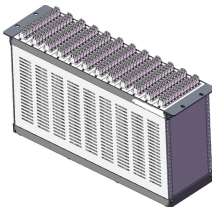

Cost of electrical distribution boxes in Bissau Africa

Overview

Recessed Db Box 20way Pvc A distribution board is a component of an electricity supply system that divides an electrical power feed into subsidia. The 8 Way Unpopulated DB Box is built well with a high quality steel exterior. All online orders will be dispatched from our central warehouse. ✓ Reliable Delivery ✓ Easy Returns ✓ Many Ways to Pay! Control power efficiently with our distribution boards. - Din rail Mount DB - High quality; powder coated iron tray- Supplied with Earth & Neutral Bar- DB Labels included- PVC 2 x 25mm knock outs; to.

Cost of electrical distribution boxes in Bissau Africa

Browse our selection of high-quality distribution boxes and enclosures for your electrical applications. We offer a variety of sizes and materials to meet your specific needs, whether you require ...

COOPHYA Heavy Duty 10-Position Bus Bar Box with Cover, Waterproof Power Distribution Block for Automotive and Marine Electrical Junction, Car and Rv Ground Terminal Block

Looking for Distribution Boards? Brite Lighting & Electrical offers a wide range of Distribution Boards for sale. Buy Online.