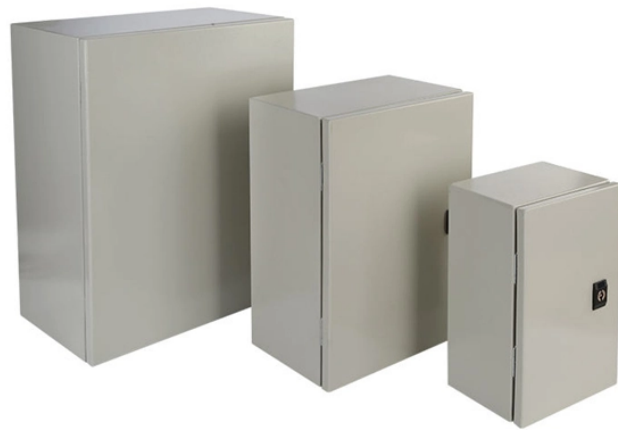

### Overview

H3C S7500X switch series is the first of its kinds in the industry to support wire speed performance for high density 10G/40G/100G line cards and can meet the existing and future application requirements of e.

## Core Switch H3C24 Optical

The H3C Network Switch S6530X-24X8C is a next-generation core switch designed for high-performance networking in enterprise environments. Equipped with 24 Gigabit Optical and 8 10 ...

welcome to taobao purchase  
s6520x-30qc/54qc/hc/hf-ei/hi h3c24/48 port full  
10g optical core switch, taobao hundreds of  
millions of hot selling goods, official logistics can  
be sent to the global ten land, ...

LS-S5500V3-24P-SI H3C switch offers 24 Gigabit ports, 2 optical ports, QoS, stackable, LACP, VLAN support, and SNMP. Ideal for core management with 336Gbps capacity. | Alibaba .

Although we can't match every price reported, we'll use your feedback to ensure that our prices remain competitive.