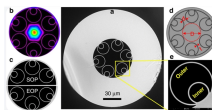

WS6024-2QF 10Gb managed switch is a high performance full 10Gb*24 access and 40/100G*2 uplink core routing Layer 3 managed switch developed by WayOS. The WS6024-2QF provides 24*10Gb ...