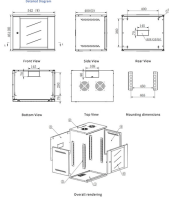

Construction site plug-in type electrical distribution box

Innovative job site power solution for construction site with custom-built temporary power box featuring individual ground-fault circuit interrupter Breakers for each plug. Designed for safe power distribution ...

Yueqing Beigang Industrial Socket Distribution Box is an electrical distribution device that adopts a plug-in method, which is more convenient and practical than traditional terminal wiring. The built-in circuit ...