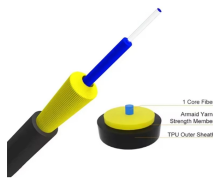

Christy® concrete underground enclosures provide heavy-duty AASHTO HS20 rated utility access for deliberate traffic applications.

After the newly installed site distribution box is put into use, the phenomenon of thermal expansion and cold contraction will cause the wiring terminals to loosen.