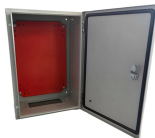

Identify your power connector's NEMA type by matching its blades or slots to our diagram. Distribute power from one electronic device to several others with these connectors. By housing multiple ...