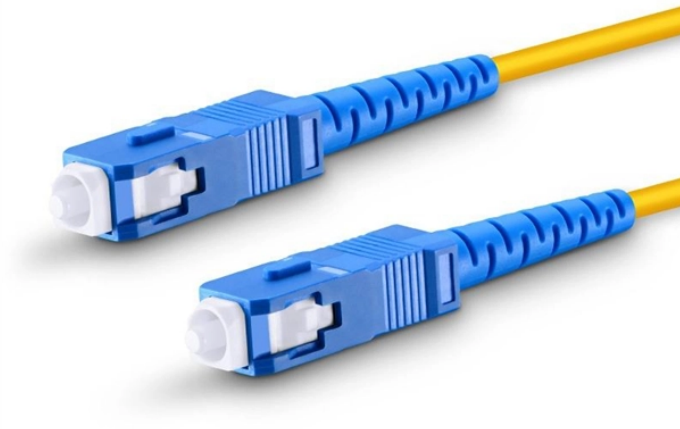

Connector box 1 inlet multiple outlets

Connector box 1 inlet multiple outlets

POWRUI Multi Plug 6 Outlet Surge Protector Extender with 3 USB Ports (1 USB C) and Night Light, 3-Sided Power Strip with Adapter Spaced Outlets, ETL Listed, White

Having the right electrical box shape and size can help support consistent installation results. Browse our electrical box options at Lowe's to find products designed for everyday electrical applications.

Compatible with a variety of modules that are suitable for use with Belden IBDN Systems 10GX, 4800,3600, 2400 and 1200.

Union Connector manufactures outlet boxes that are NEMA 1 enclosures with panel mount or pigtail mount wiring devices. These outlet boxes are UL Listed and available as surface, recessed or pipe ...

Identify your power connector's NEMA type by matching its blades or slots to our diagram. Distribute power from one electronic device to several others with these connectors. By housing multiple ...

Amphenol Aerospace 's 2M series is a superior and versatile connector designed and tested to mil-spec standards comparable to MIL-DTL-38999. The 2M series is designed for interconnect applications ...