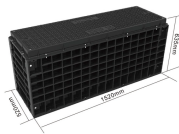

## Congo cable tray supports and hangers

Complete cable tray hanger kit with options for finishes and hardware.

These special heavy duty tray hold down cable tray clamps and expansion guides are ideal for fastening tray to C-Channels and beams, such as those found on bridges.

Wire Mesh Cable Tray, 60" x 8" x 2", 4", or 18" | Zinc Plated Steel Cable Management Rack, Adjustable Cable Basket for Network, AV, Fiber Optic, Garage & Office Use (2Pcs)

Our Snap Track single hanger brackets & channel hangers are used for overhead or beam mounting when installed with a beam clamp. Contact us!