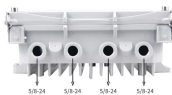

## Congo cable tray supports and hangers

Complete cable tray hanger kit with options for finishes and hardware.

These special heavy duty tray hold down cable tray clamps and expansion guides are ideal for fastening tray to C-Channels and beams, such as those found on bridges.

Wire Mesh Cable Tray, 60" x 8" x 2", 4", or 18" | Zinc Plated Steel Cable Management Rack, Adjustable Cable Basket for Network, AV, Fiber Optic, Garage & Office Use (2Pcs)

Our Snap Track single hanger brackets & channel hangers are used for overhead or beam mounting when installed with a beam clamp. Contact us!

Our clients from any nook and corner of the world can contact us to buy Crimping Tools, Cable Glands & Cable Ties in Congo, as we have our presence in different places to meet that.

Shop for Cable Tray - Hangers at Platt 8 inch C bracket Used in ceiling or wall installations Patented FAS style attachment secures tray without nuts and bolts Used in ceiling or wall installations Can be ...