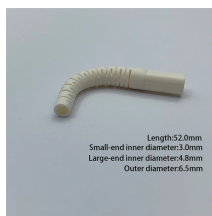

Power lines are constant hazards in a construction area. If a power line must be protected or moved, contact utility company to interfere with the construction process or equipment. Where this is not ...