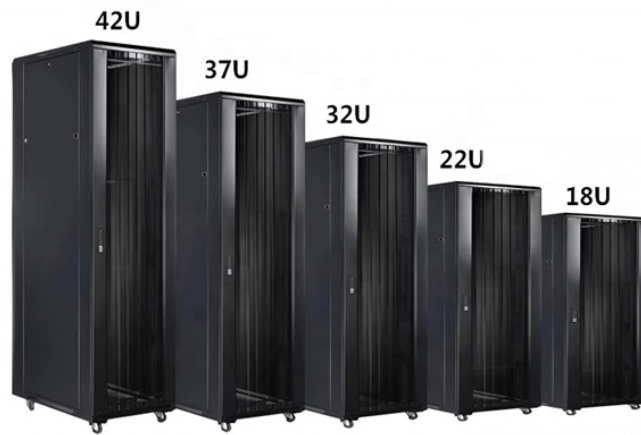

Compatible SFP Aggregation Switches Venezuelan Supplier

Compatible SFP Aggregation Switches Venezuelan Supplier

Cree y amplíe la red de alta velocidad de su empresa con el conmutador administrado UniFi Switch Pro Aggregation de 28 puertos 10G SFP+ de Ubiquiti Networks. Este conmutador de capa 3 ...

Equipado con 8 puertos SFP+ de 10 Gbps, este dispositivo es la pieza central perfecta para conectar switches de acceso hacia el núcleo de la red o para proporcionar conectividad de baja latencia a ...

Suitable for SME network core and large-scale network aggregation, 20 x 10GE ports and 4 x 25GE ports for flexible access, 2 x 40GE ports for high-performance uplink. The VSU connects to ...

Here at Switch SFP we focus on developing close relationships with our end customers and channel partners. We provide partners with the tools they need to supply compatible transceivers to their ...

Multiple physical switches can be virtualized into one logical unit to simplify network configuration and architecture, eliminating loops, and improving reliability.

Compra online de manera segura con Compra Protegida © Switch Capa 3, 32 Puertos 10g Sfp Pro-aggregation