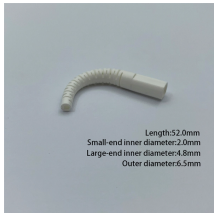

Explore common SFP fiber optic connector types, including LC, SC, and MPO/MTP. Learn their differences, use cases, and compatibility.

While both SC SFP module and LC SFP module serve the same purpose of establishing a connection between the network device and fiber optic cable, they differ significantly in design, ...