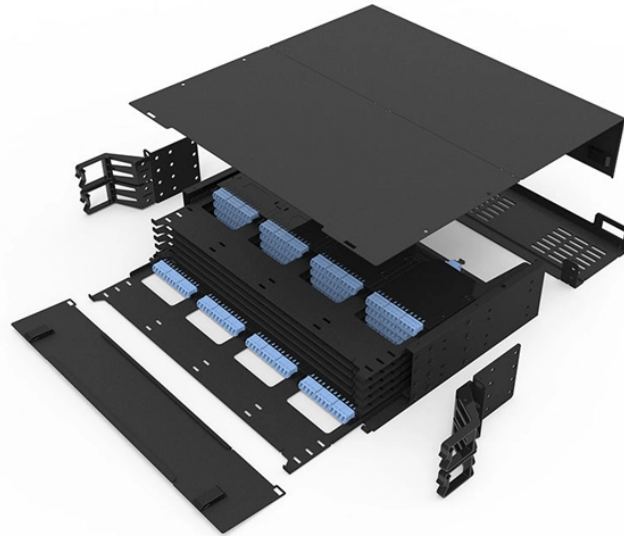

Choice of lc and sc optical modules

Choice of lc and sc optical modules

Authored by CommMesh — a Tier-1 manufacturer producing both SC and LC assemblies for telecom operators — this article delivers unbiased, data-driven insights to help you select the ...

Among the most common connectors are LC and SC types, each designed for specific needs and environments. This article delves into the differences between LC and SC fiber ...

With the increasing demand for high-speed optical communications in data centers, enterprise networks, and carrier networks, 10G BiDi SFP+ optical modules have become a ...

The choice between LC and SC connectors shapes how a fiber optic network performs under real-world demands. Connector size, latching style, performance metrics, and application-specific fit—each of ...

Confused about the LC vs SC SFP module choice? We explain the physical differences, density benefits, and why Wolontek recommends LC for data centers and SC for FTTH.

Compare LC, SC, FC & ST fiber-optic connectors — size, coupling, and ideal use cases — to help you choose the best fit for your network setup.