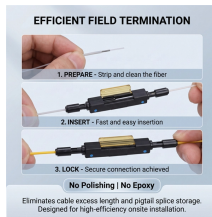

Imports and Sales: Any telecommunications equipment, such as mobile phones, routers, modems, wireless devices, and communication infrastructure, must be approved by SUBTEL before being ...

Need to import or commercialize WiFi, Bluetooth, Zigbee, or RFID devices in Chile? This comprehensive guide explains step-by-step how to certify short-range devices under SUBTEL ...