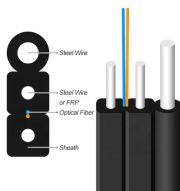

It is used as a termination point for the feeder cable to connect with drop cable in FTTx network system. It integrates fiber splicing, splitting, distribution, storage and cable connection in one solid protection ...

UPS's shipping calculator estimates the time and cost of delivery based on the destination and service. Get a quote for your next shipment.

The 1300 CH are specially designed for outdoor wiring installations in order to protect against rain, sleet and snow. Boxes can also be used indoors to protect against dripping water. The box and cover are ...

Up to 6% cash back. The box includes 4-snaps, 6-cable clamps, and 6-rubber gaskets to securely seal connections, delivering 360° waterproofing for braided and flat cables up to ...

Whether you're looking for the cheapest way to ship to Chile or the fastest, our simple shipping calculator, will help you compare prices, delivery times and tracking information from a range of ...