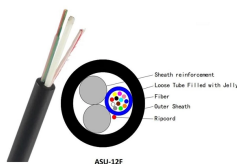

One crucial component that plays a significant role in achieving these goals is the low voltage busbar. Understanding what a low voltage busbar is, along with its benefits, can help you make informed ...