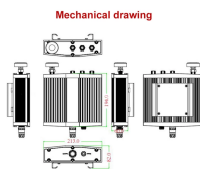

Days of Our Lives has revealed when Conner Floyd will finally be seen in the role of Chad, while two other recasts are hitting the air soon.