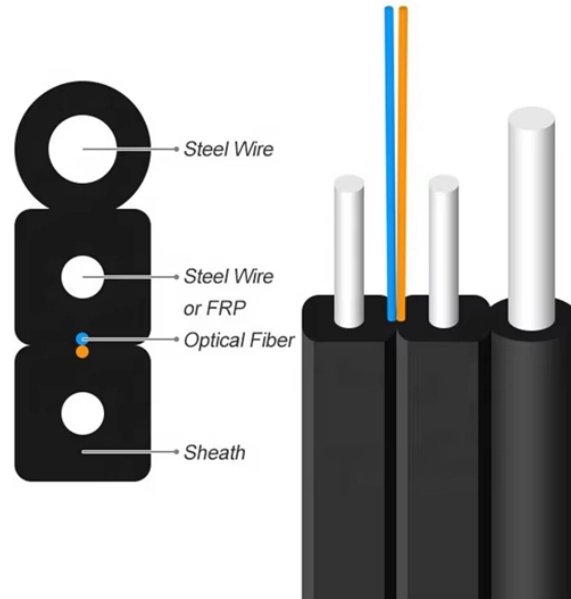

Ceramic ferrule usage

Ceramic ferrule usage

Ceramic arc shields or ferrules are an integral component of stud welding processes, helping keep molten weld material in its place during stud welding procedures and protecting against ...

Ceramic ferrules are used in drawn arc stud welding. Learn more about them & how they work with Taylor Stud Welding or find quality DA ceramic ferrules.

Ceramic ferrule is a core component used in fiber optic connectors, usually made of high-purity zirconia ceramic material. Its main function is to fix the optical fiber and ensure the stability and ...

Ceramic ferrules are used in stud welding as heat-resistant arc shields that contain molten metal, focus the arc energy, and protect the weld pool from atmospheric contamination during the ...

Ceramic ferrules, indispensable auxiliary materials in arc stud welding, play a crucial behind-the-scenes role. This article examines their composition, functions, applications, and critical ...

Among these components, ferrules stand out as a fundamental element that transforms arc stud welding from a basic joining method into a precision engineering process. Let's explore why ...

2. Why Ceramic (Zirconia) instead of Metal? While some early connectors used metal or plastic ferrules, high-performance connectors (like SC, FC, LC, and ST) almost exclusively use ...