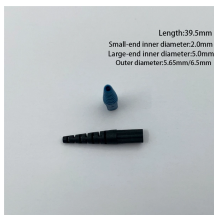

Shop Greenlee tools line of tray rollers designed specifically to make electricians' jobs easier.