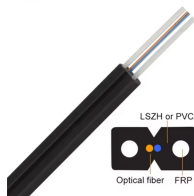

The rollers are housed in sturdy frames, ensuring durability and reliability. Each model is packaged in a compact size for easy transport and installation. With extensive applications, these rollers facilitate ...