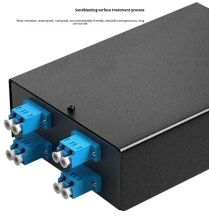

## Cable trays are installed on the wall

## Cable trays are installed on the wall

Center hung tray supports allow for quicker and easier cable installation by allowing cables to be deposited into tray systems from each side. There is a maximum load capacity per hanger of 318 kg ...