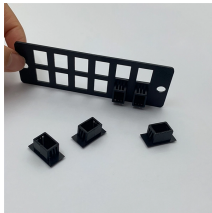

Contact Microsoft Support. Find solutions to common problems, or get help from a support agent.