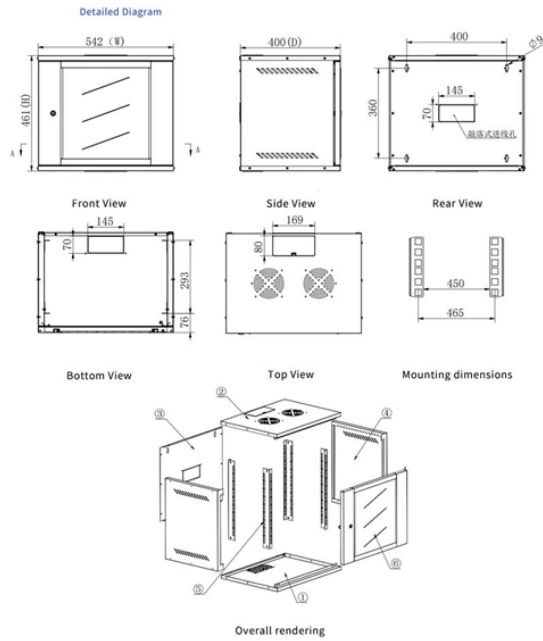

## Cable tray slide bar

## Cable tray slide bar

31.1" Long Sliding Silver Cable Tray with Adjustable Mounting Brackets. Height Adjustable Under Desk Cable Management Tray for Office and Home. Perfect for ...

Our absorbing clamp slide rail systems are designed for automatic measurement of radiated emissions on cables, according to CISPR 13, CISPR 14-1 and EN 50083-2 international standards. The ...

For ease of installation and accessibility, lay cable and hose in trays instead of pulling it through conduit or raceway. These tray systems allow excellent ventilation and prevent sagging while routing.

Two tray sizes accommodate four to nine utility power outlets. Inside, outlets slide securely into mounting slots and smart straps keep cords compact. The tray's hinged design folds open for easy ...

31.1" Long Sliding Silver Cable Tray with Adjustable Mounting Brackets. Height Adjustable Under Desk Cable Management Tray for Office and Home. Perfect for Standing Desks.