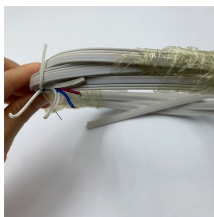

Two tray sizes accommodate four to nine utility power outlets. Inside, outlets slide securely into mounting slots and smart straps keep cords compact. The tray's hinged design folds open for easy ...

31.1" Long Sliding Silver Cable Tray with Adjustable Mounting Brackets. Height Adjustable Under Desk Cable Management Tray for Office and Home. Perfect for Standing Desks.