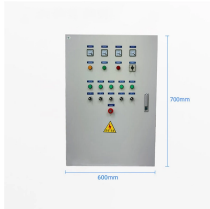

Hubbell's NEXTFRAME® Ladder Tray is the effective and widely used cable runway that supports and delivers bundles of cable between cabinets, racks, and closets, along walls, and suspended from ...

The aluminum I-beam design of Itray is perfect for industrial installations with large diameter cables in long span situations, minimizing total tray width and creating a smooth transition between straight ...