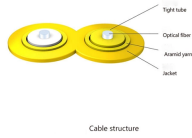

Cable tray installed in floor slab

Cable tray installed in floor slab

This method statement covers the site installation of the cable tray & ladders and the requirements of checks to be carried out.

This publication is intended as a practical guide for the proper and safe* installation of cable ladder systems, cable tray systems, channel support systems and associated supports.

Secure L-type brackets to the floor slab and attach cable tray to the brackets, so that the cable-tray system is lifted and supported above other underfloor utilities.

Looking for the best Cable TV, Internet, or Streaming TV service? CableTV helps you compare providers, plans & deals in your zip.