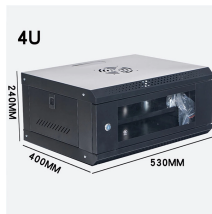

Chalfant Ladder Cable Tray Systems are ideal for indoor and outdoor cable management. They provide reliability, ease of installation, and cost savings both initially and long term.

Atkore's US Tray was established in 2012, as an American manufacturer of made-to-order cable trays that are built per NEMA standards and certified by UL. We offer modern, innovative, and technically ...

Cover snaps onto the channel base. Hinged feature allows easy access to add or remove cables.