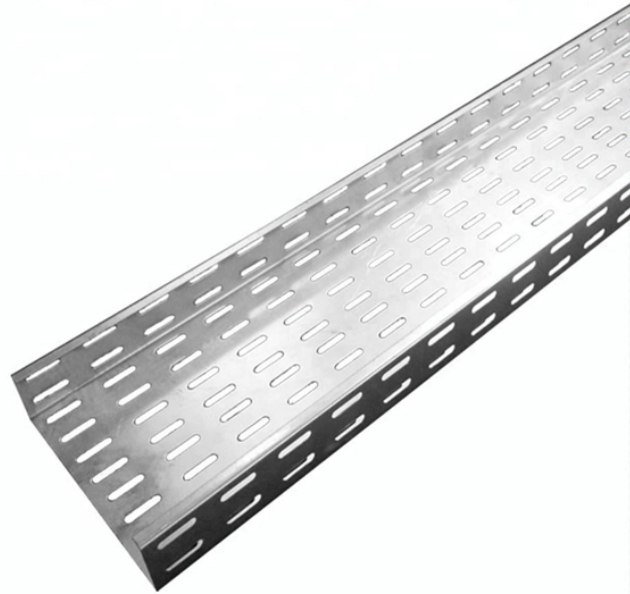

# **Cable junction box 7x40 9 one inlet and one outlet**

## Cable junction box 7x40 9 one inlet and one outlet

Junction boxes listed can be furnished with drilled and tapped conduit openings, subject to the limitations of maximum opening, number and spacing shown in Tables 1, 2 and 4.

Choose from our selection of junction boxes, including over 2,800 products in a wide range of styles and sizes. Same and Next Day Delivery.

Shop Electrical Boxes, Conduit & Fittings and more at The Home Depot. We offer free delivery, in-store and curbside pick-up for most items.

Junction boxes are acceptable for indoor and outdoor use and manufactured of PVC in a gray color analogous to Rigid PVC conduit and fittings. The junction box and its fasteners, hinges or ...

Shop PVC junction boxes at City Electric Supply. We offer durable, weatherproof, and corrosion-resistant options for residential, commercial, and industrial wiring.