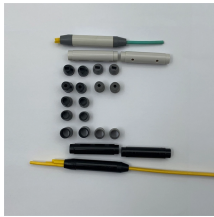

Shop Electrical Boxes, Conduit & Fittings and more at The Home Depot. We offer free delivery, in-store and curbside pick-up for most items.

Junction boxes protect and organize electrical wire connections in residential and commercial installations. Available in multiple materials and sizes at Lowe's.