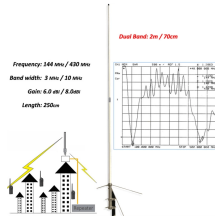

Cable junction box 7x40 9 one inlet and one outlet

Junction boxes listed can be furnished with drilled and tapped conduit openings, subject to the limitations of maximum opening, number and spacing shown in Tables 1, 2 and 4.