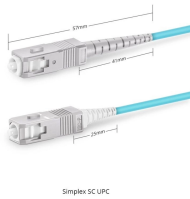

Compare cable TV and internet providers in your area. See plans, pricing, and bundles for every provider at your address. Find the best deals across 50 states.