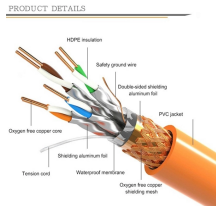

Waskey precast cable trench systems provide durable, safe, and easy-to-install solutions for managing underground cables efficiently.

Fiber internet availability is improving, but cable internet continues to remain a staple for households nationwide. Here are CNET's picks for the top cable internet providers.