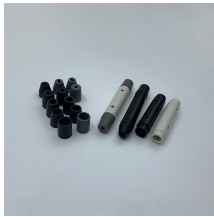

Cable Tray Anti-Adhesion Bracket

Cable Tray Anti-Adhesion Bracket

These special heavy duty tray hold down cable tray clamps and expansion guides are ideal for fastening tray to C-Channels and beams, such as those found on bridges. They are easy to install and reduce ...

Quest offers kits of cable tray accessories to allow mounting on the wall.

These stainless steel wire mesh cable trays suspend cables and ensure that your important wires and cables are safely organized and out of your way. The design of these cable baskets allows for floor ...

Choosing the right cable tray stand off brackets helps create a reliable, tidy layout for electrical, networking, or AV installations. This article surveys five notable options, emphasizing ...

Choose from our selection of cable tray mounting brackets in a wide range of styles and sizes. Same and Next Day Delivery.

Cable Runway Wall Angle Support fastens ladder rack to a wall or other flat surface. This Wall Angle Support, LWASK24BLK item fits 24.00 with a material of Steel color Black.

This bracket allows you to mount straight sections of cable tray to the wall or floor of your data center, network closet or industrial space and extend your cable management application. It mounts to the ...