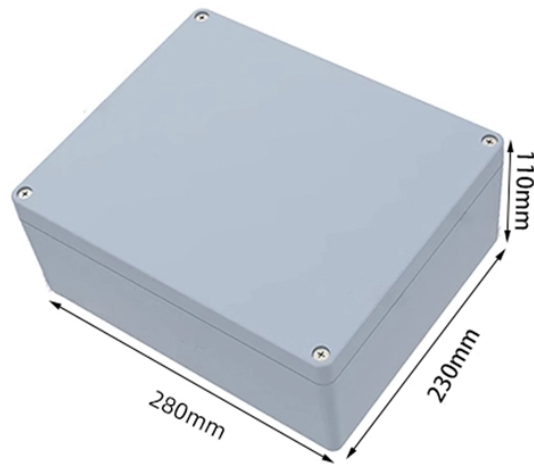

## C2C Optical Cable

## C2C Optical Cable

EAC-C2C is a group of submarine optical cable networks connecting countries in East Asia. It consists of EAC (East Asia Crossing) and C2C (City-to-City Cable System).

The C2C cable system is designed with a dual-ring ("8") configuration, i.e., the northern ring linking Japan, Korea, China, Taiwan, Hong Kong and the Philippines, and the southern ring linking Hong ...

This USB Type-C to USB Type-C fiber optic cable (M/M) securely connects the USB-C or Thunderbolt 3 port on your MacBook, Windows laptop or other compatible device to an HDTV, monitor or projector ...

Looking for Submarine Cable capacity?