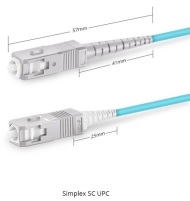

Butterfly-shaped optical fiber cable 1550nm

Butterfly-shaped optical fiber cable 1550nm

Butterfly Fiber optic cables are specifically designed for use in indoor environments, often in confined spaces such as inside buildings or data centers. They are named for their flat, strip-like shape, which ...

The Multi Loose Tube Non-Metallic Fiber Optic Cable is designed for outside plant, which is prone to electrical interference.

used in CATV and Telecom applications. The 1550 nm passive double clad fiber is ideal for use both as a pump and signal output fiber in combiners and as a laser delivery fiber. The high cut-off, bend ...

All material presented herein is intended for information purposes only.

The butterfly-shaped optical cable adopts a unique groove design, which is easy to peel off and convenient for construction; Two parallel reinforcing elements make the optical cable have good ...