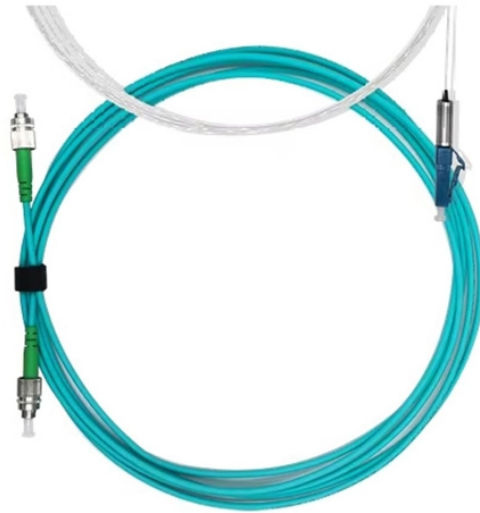

Butterfly-shaped optical fiber cable 1550nm

Butterfly-shaped optical fiber cable 1550nm

Butterfly Fiber optic cables are specifically designed for use in indoor environments, often in confined spaces such as inside buildings or data centers. They are named for their flat, strip-like shape, which ...

The Multi Loose Tube Non-Metallic Fiber Optic Cable is designed for outside plant, which is prone to electrical interference.

used in CATV and Telecom applications. The 1550 nm passive double clad fiber is ideal for use both as a pump and signal output fiber in combiners and as a laser delivery fiber. The high cut-off, bend ...

Butterfly-shaped optical fiber cables are a popular type of fiber optic cable that is commonly used for data transmission in telecommunication networks. They are called butterfly ...

pectroscopy (NIRS), telecommunication, LIDAR, and general sensing. The DFB1550N laser includes an integrated dual-stage optical isolator, thermoelectric cooler (TEC), thermistor, and monitor ...

All material presented herein is intended for information purposes only.

The butterfly-shaped optical cable adopts a unique groove design, which is easy to peel off and convenient for construction; Two parallel reinforcing elements make the optical cable have good ...