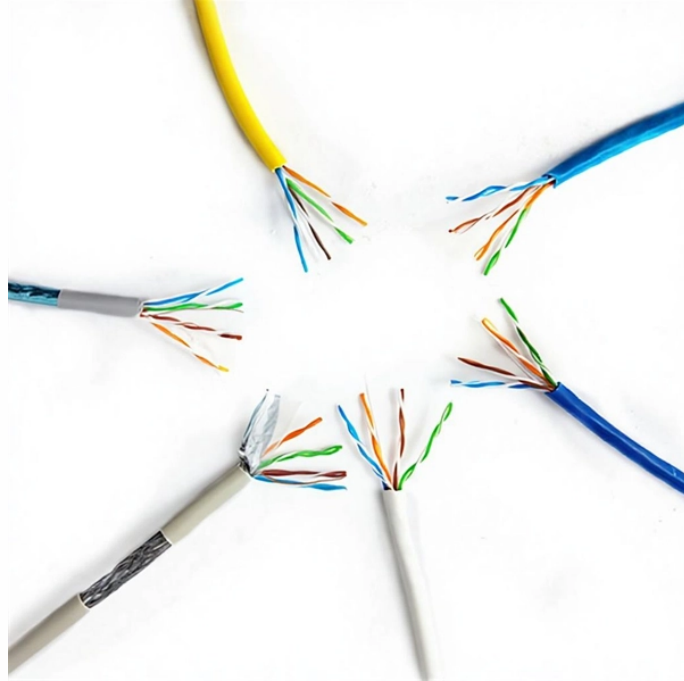

Burundi APC Dual-Core Pigtail

Burundi APC Dual-Core Pigtail

Pre-terminated Cable Assemblies - AFL fiber optic cable assemblies include connectorized, pigtails, jumpers, simplex, duplex, high fiber count, node cables and MPO assemblies.

Our Opti-Core® LC duplex to SC duplex fiber optic patch cord offers reliable data center connections between your equipment using different fiber connector types, ensuring flexibility for your network ...

Confused about fiber optic pigtails—which connector type, which polish, fusion or mechanical splice? Our guide covers LC vs SC, APC vs UPC, splicing methods, and real-world use ...

Available in a range of multimode and single-mode fibers with SC, ST or LC connectors. Our premium pigtails offer low insertion loss and custom length options. Economy pigtails offer over a compelling ...

We supply the single mode 9/125, multimode 50/125, multimode 10Gb 50/125 and multimode 62.5/125 types fiber optic pigtail cables. They are with various PC, UPC, and APC connectors respectively. ...

Composite ONE™ Pigtail, LC APC to pigtail with 36-in legs, 4 F, 4 Cu Conductor, 16AWG, pulling grip one end, SMF-28® Ultra fiber (OS2), 100 ft Product Specifications