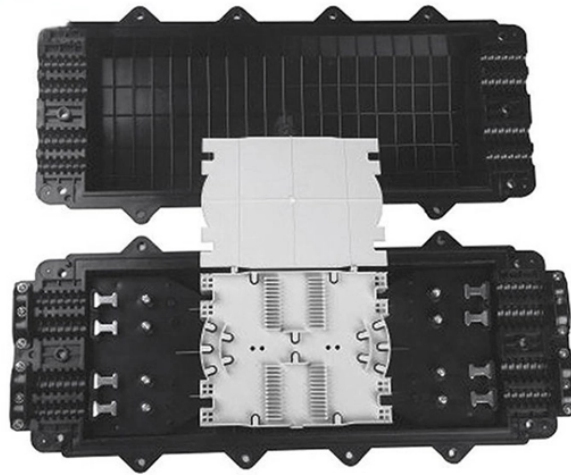

Bulgarian ONU Optical Network Unit SFP

Bulgarian ONU Optical Network Unit SFP

A improved design is intended for expansion.
The design of these units varies upon and differs for each line entry.

It is fully compliant with SFP MSA, SFF-8472 RoHS standards and ITU-T G.988 protocol. The GPON ONU Stick with MAC transceiver is ideal for FTTx, business services, wireless backhaul, Ethernet ...

The SFP OLT (operator side) and SFP ONU (subscriber side) modules are distinct and not interchangeable. A 1490 nm GPON OLT TX SFP module is designed to be inserted into the OLT, ...

SKU: OLC-2301HA-12 ZyXEL GEAPON ONU ZyXEL CPE, 4-port Ethernet, 1-port GePON 10 Km SKU: ONU-634HA-11 ZyXEL GEAPON ONU ZyXEL CPE, 1-port Ethernet, 1-port GePON 10 Km SKU: ONU ...